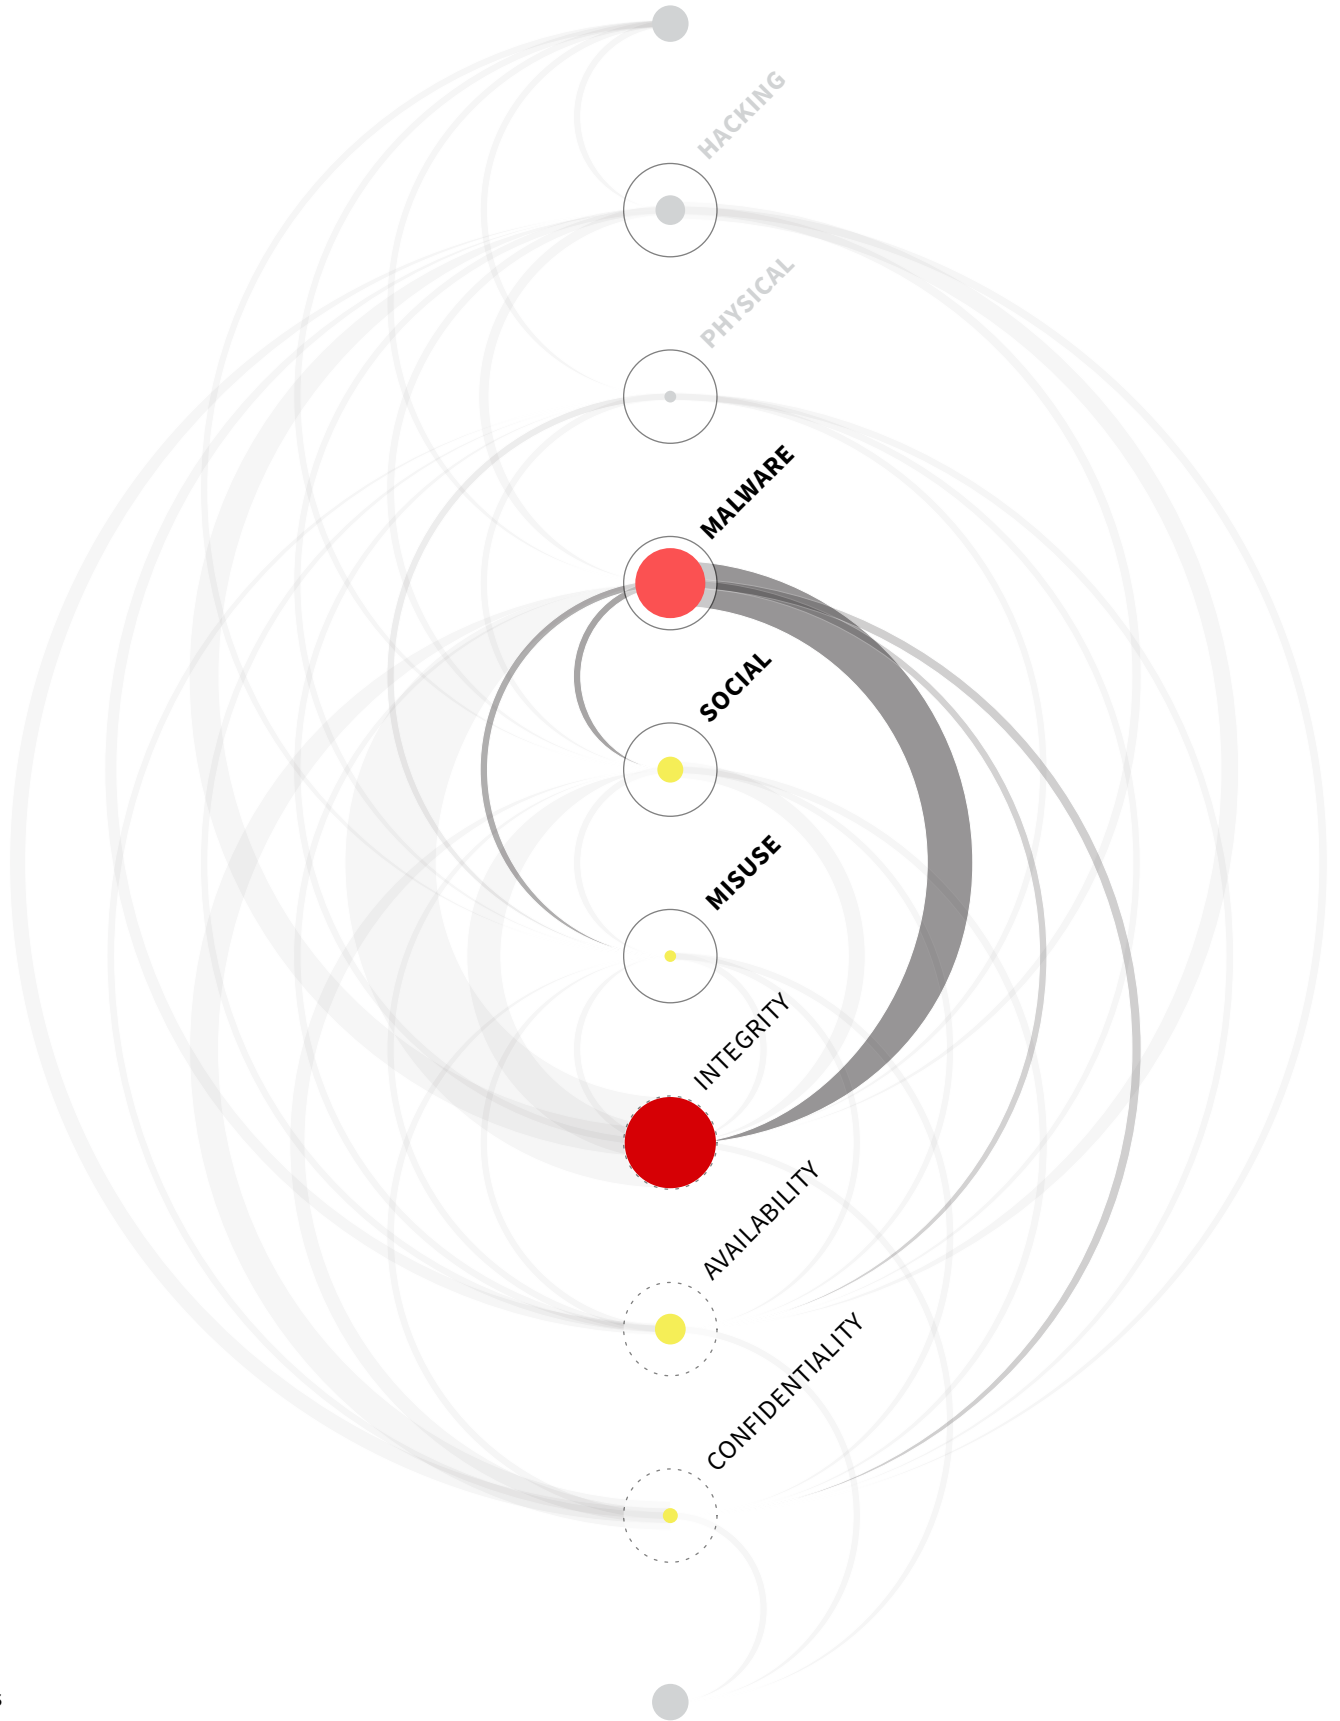

2015 DBIR ATTACK GRAPH MALWARE

START

HACKING

PHYSICAL

MALWARE

SOCIAL

MISUSE

INTEGRITY

AVAILABILITY

CONFIDENTIALITY

END

LINKS TO ACTIONS

LINKS TO ATTRIBUTES