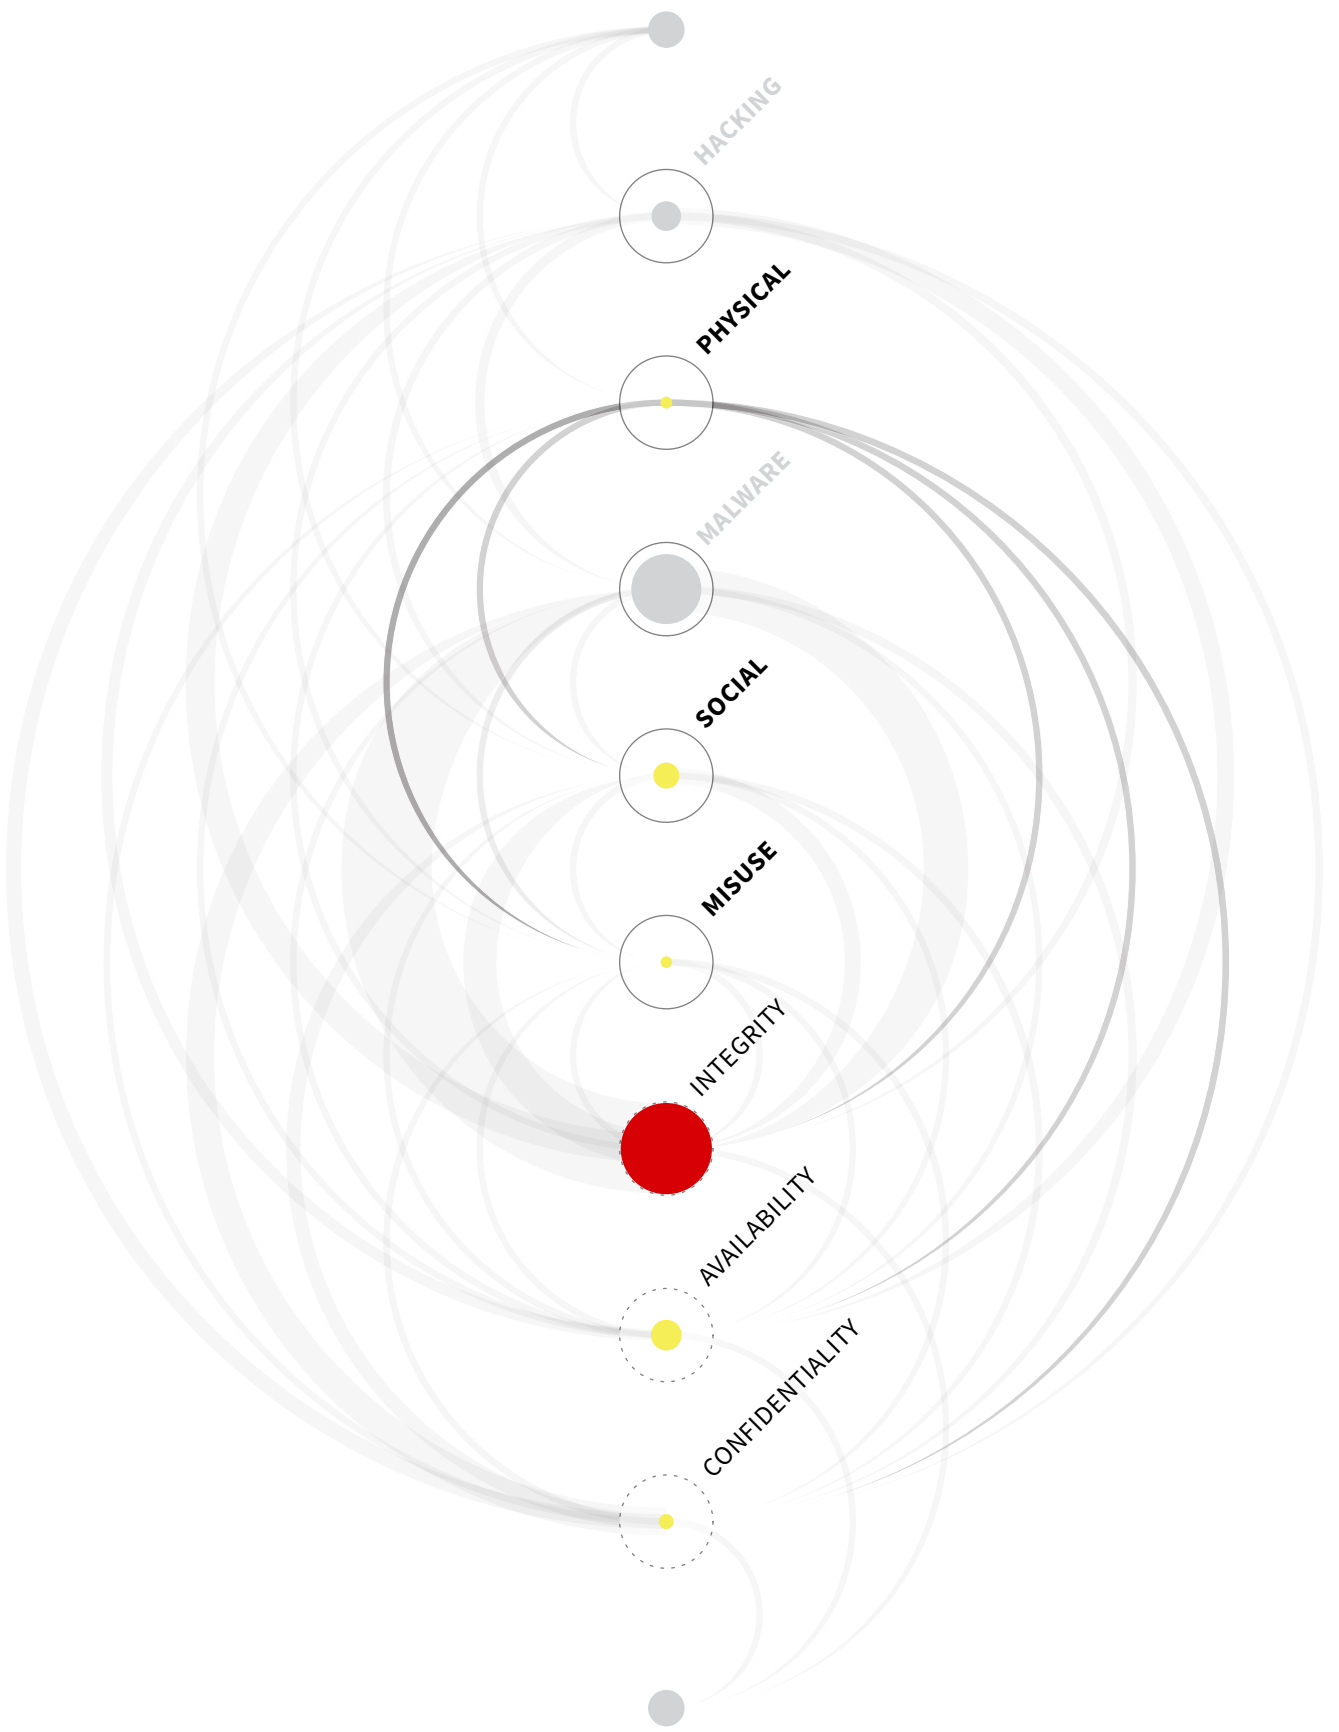

2015 DBIR ATTACK GRAPH PHYSICAL

START

HACKING

PHYSICAL

MALWARE

SOCIAL

MISUSE

INTEGRITY

AVAILABILITY

CONFIDENTIALITY

END

LINKS TO ACTIONS

LINKS TO ATTRIBUTES