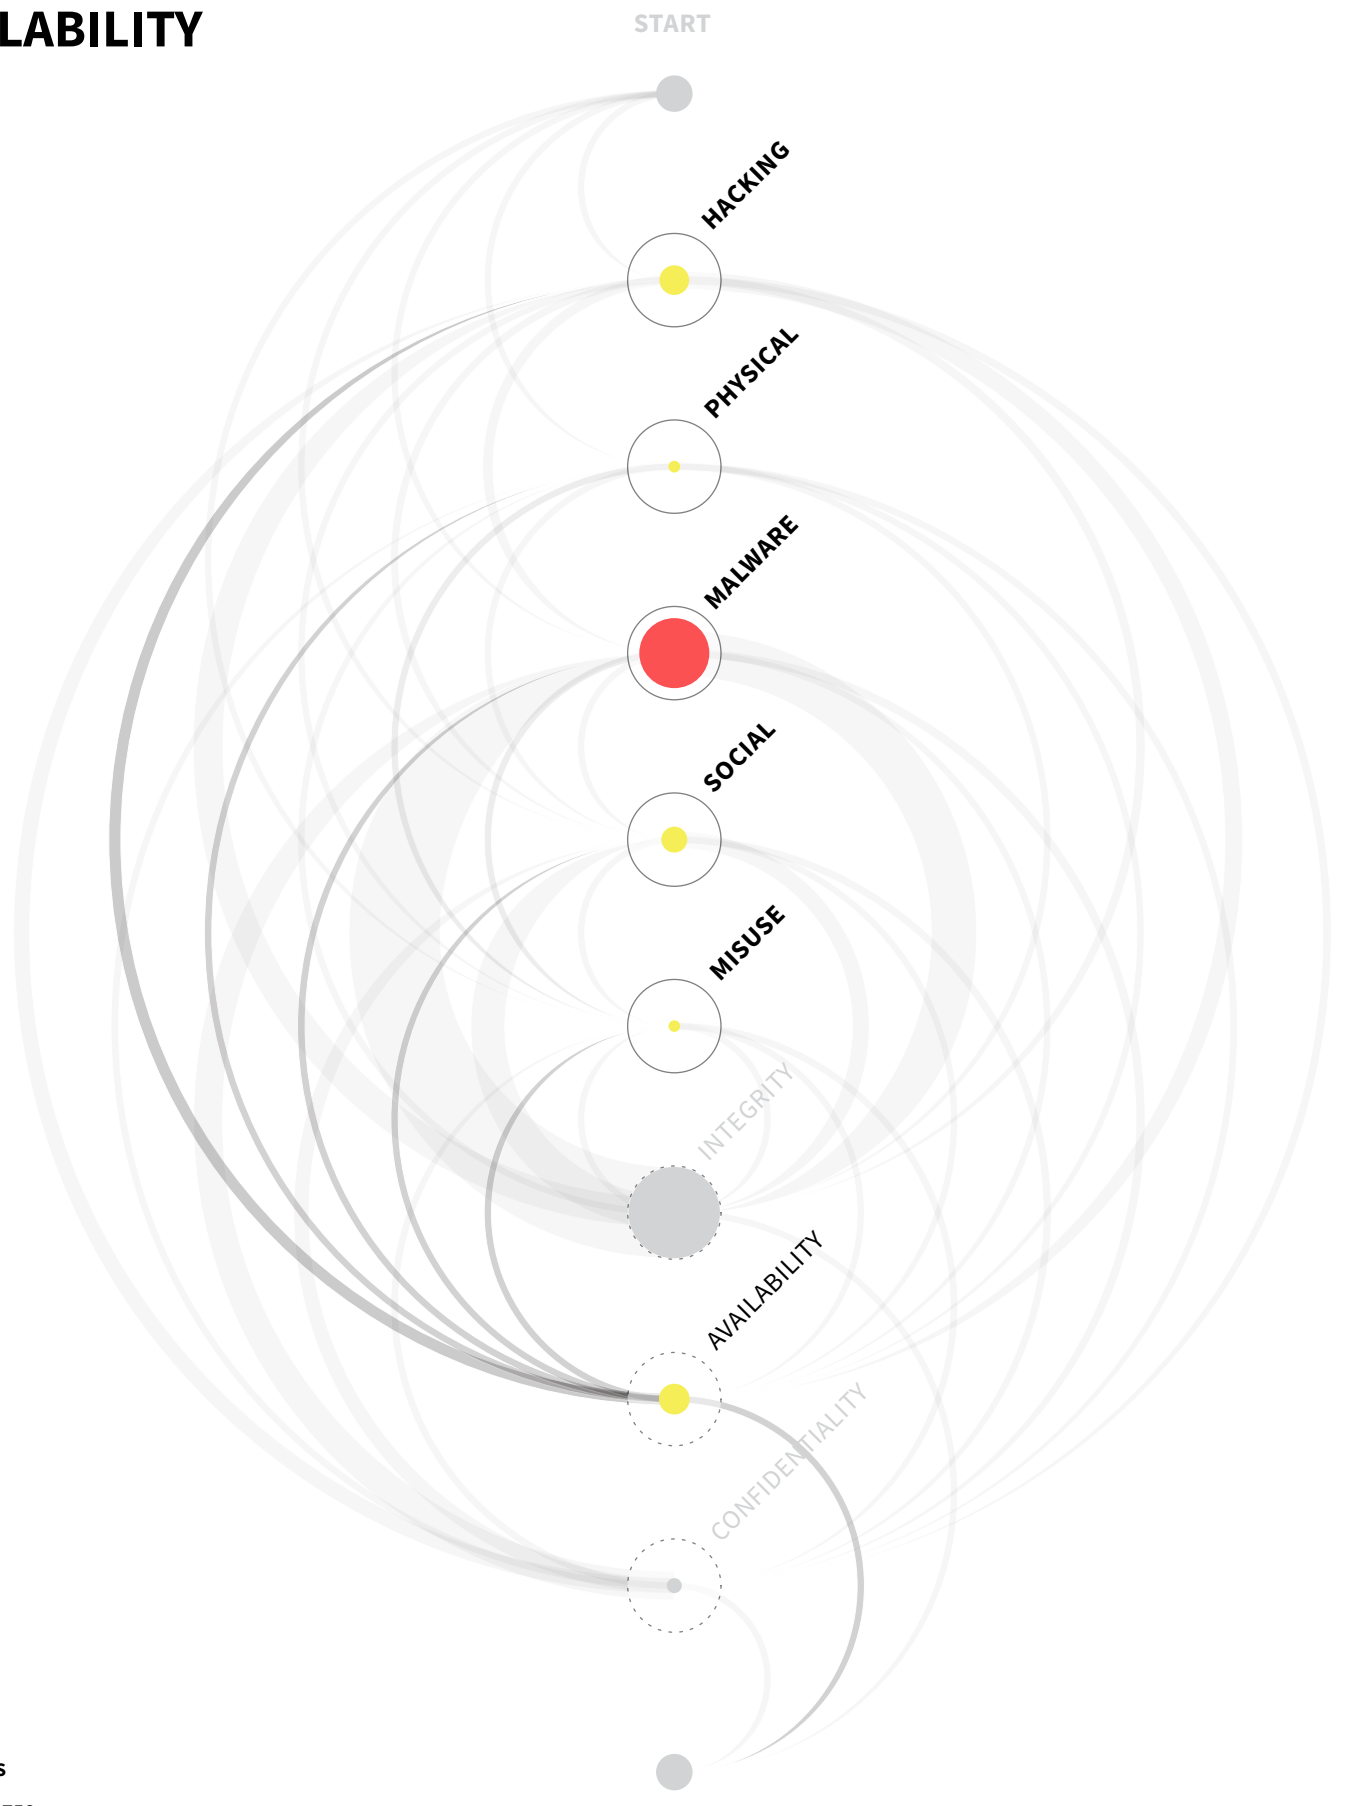

# 2015 DBIR ATTACK GRAPH AVAILABILITY

LINKS TO ACTIONS

LINKS TO ATTRIBUTES

START

END

○ ACTIONS  
○ ATTRIBUTES

FREQUENCY IN INCIDENTS  
LOW HIGH